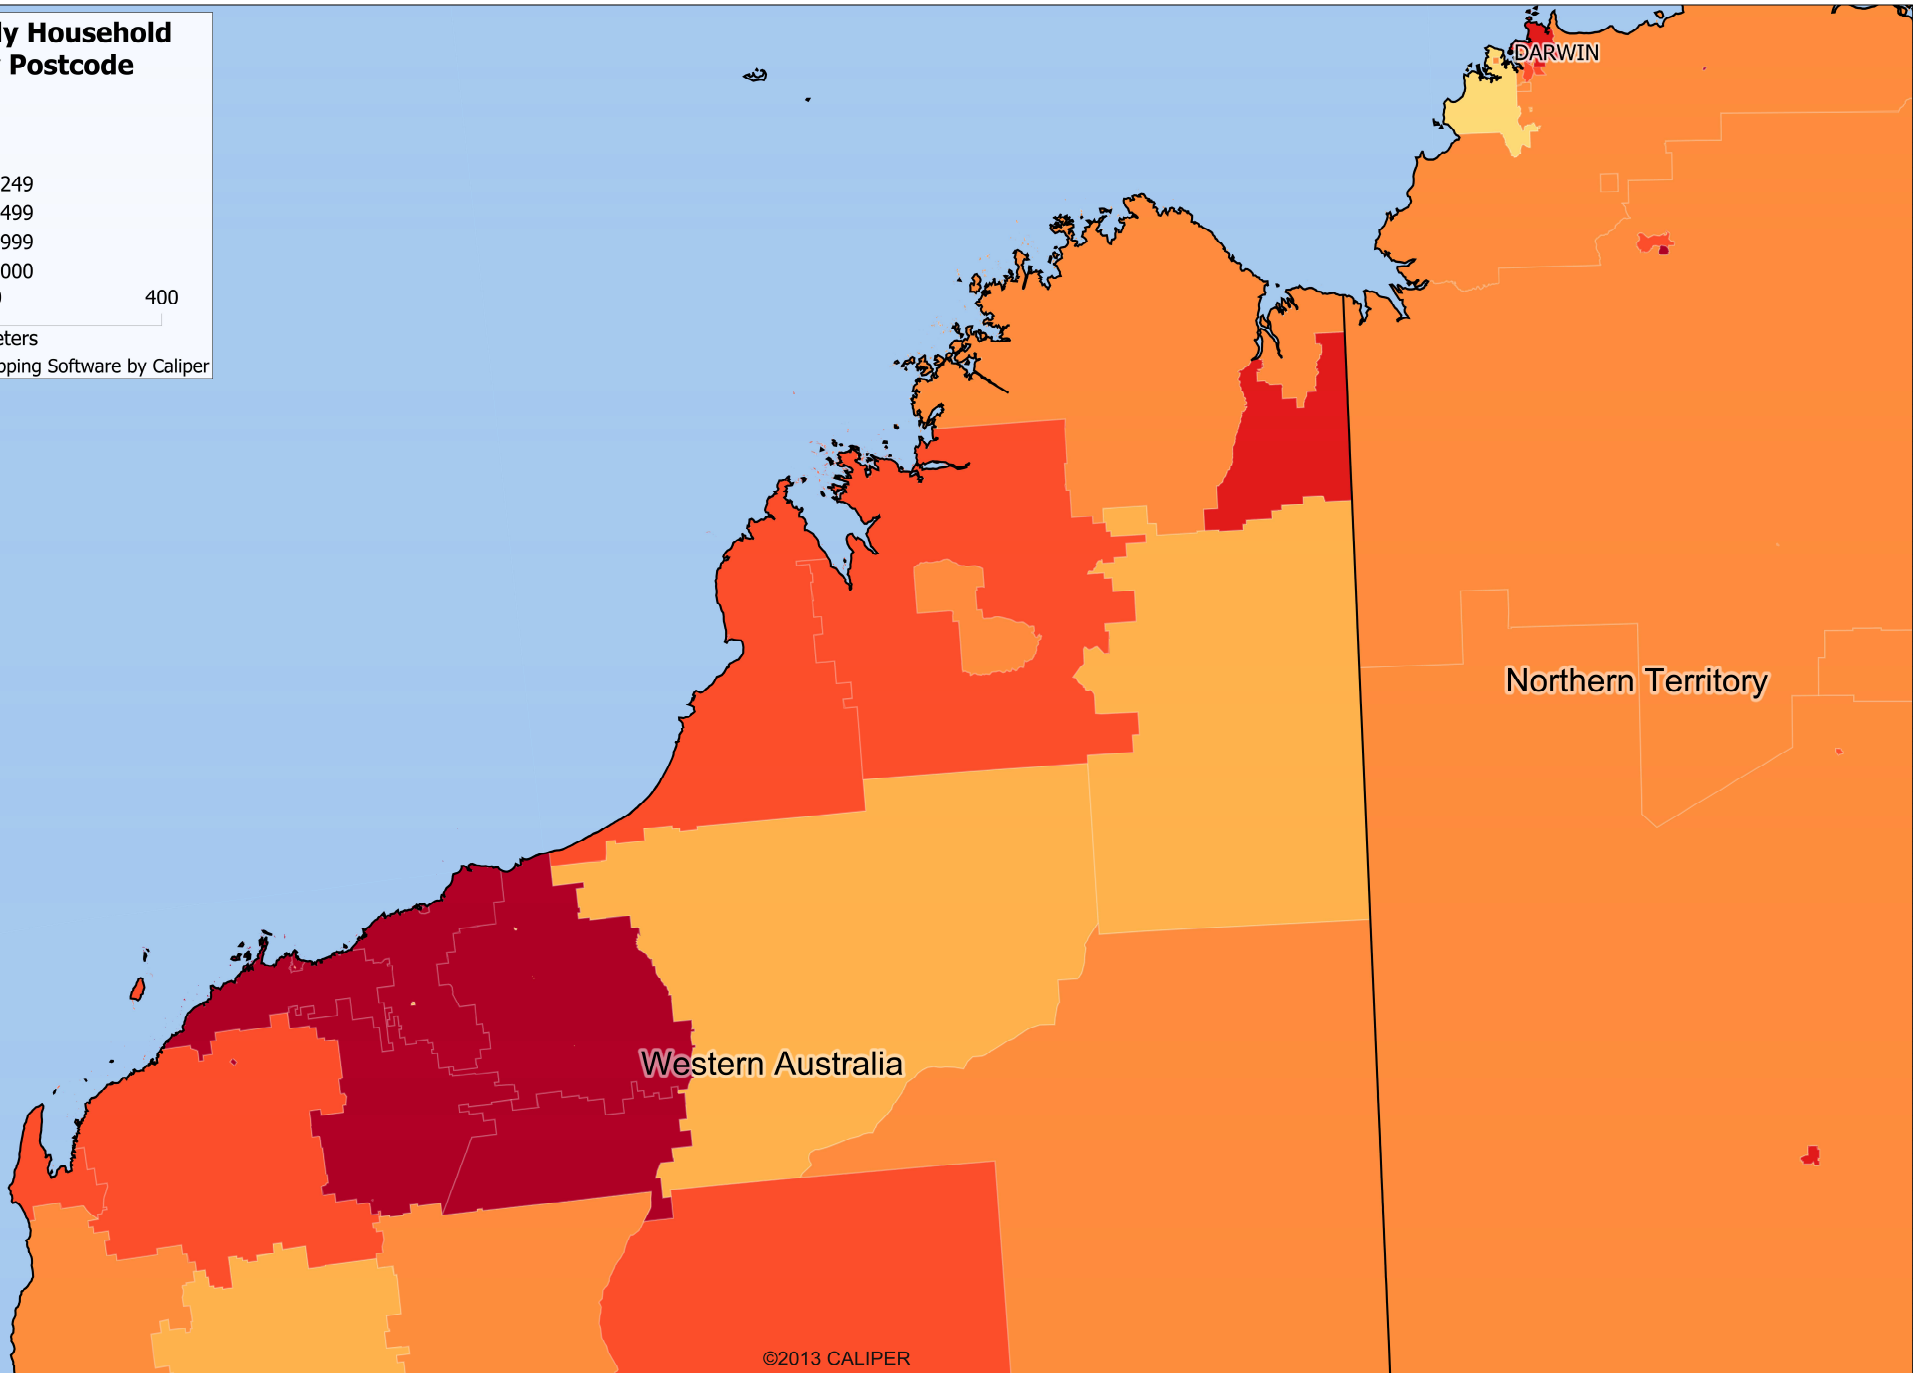

Median Weekly Household Income by Postcode

- \$0 to \$499
- \$500 to \$749
- \$750 to \$999
- \$1,000 to \$1,249
- \$1,250 to \$1,499
- \$1,500 to \$1,999
- \$2,000 to \$5,000

0 200 400

Kilometers

Created with Maptitude Mapping Software by Caliper

Northern Territory

Western Australia