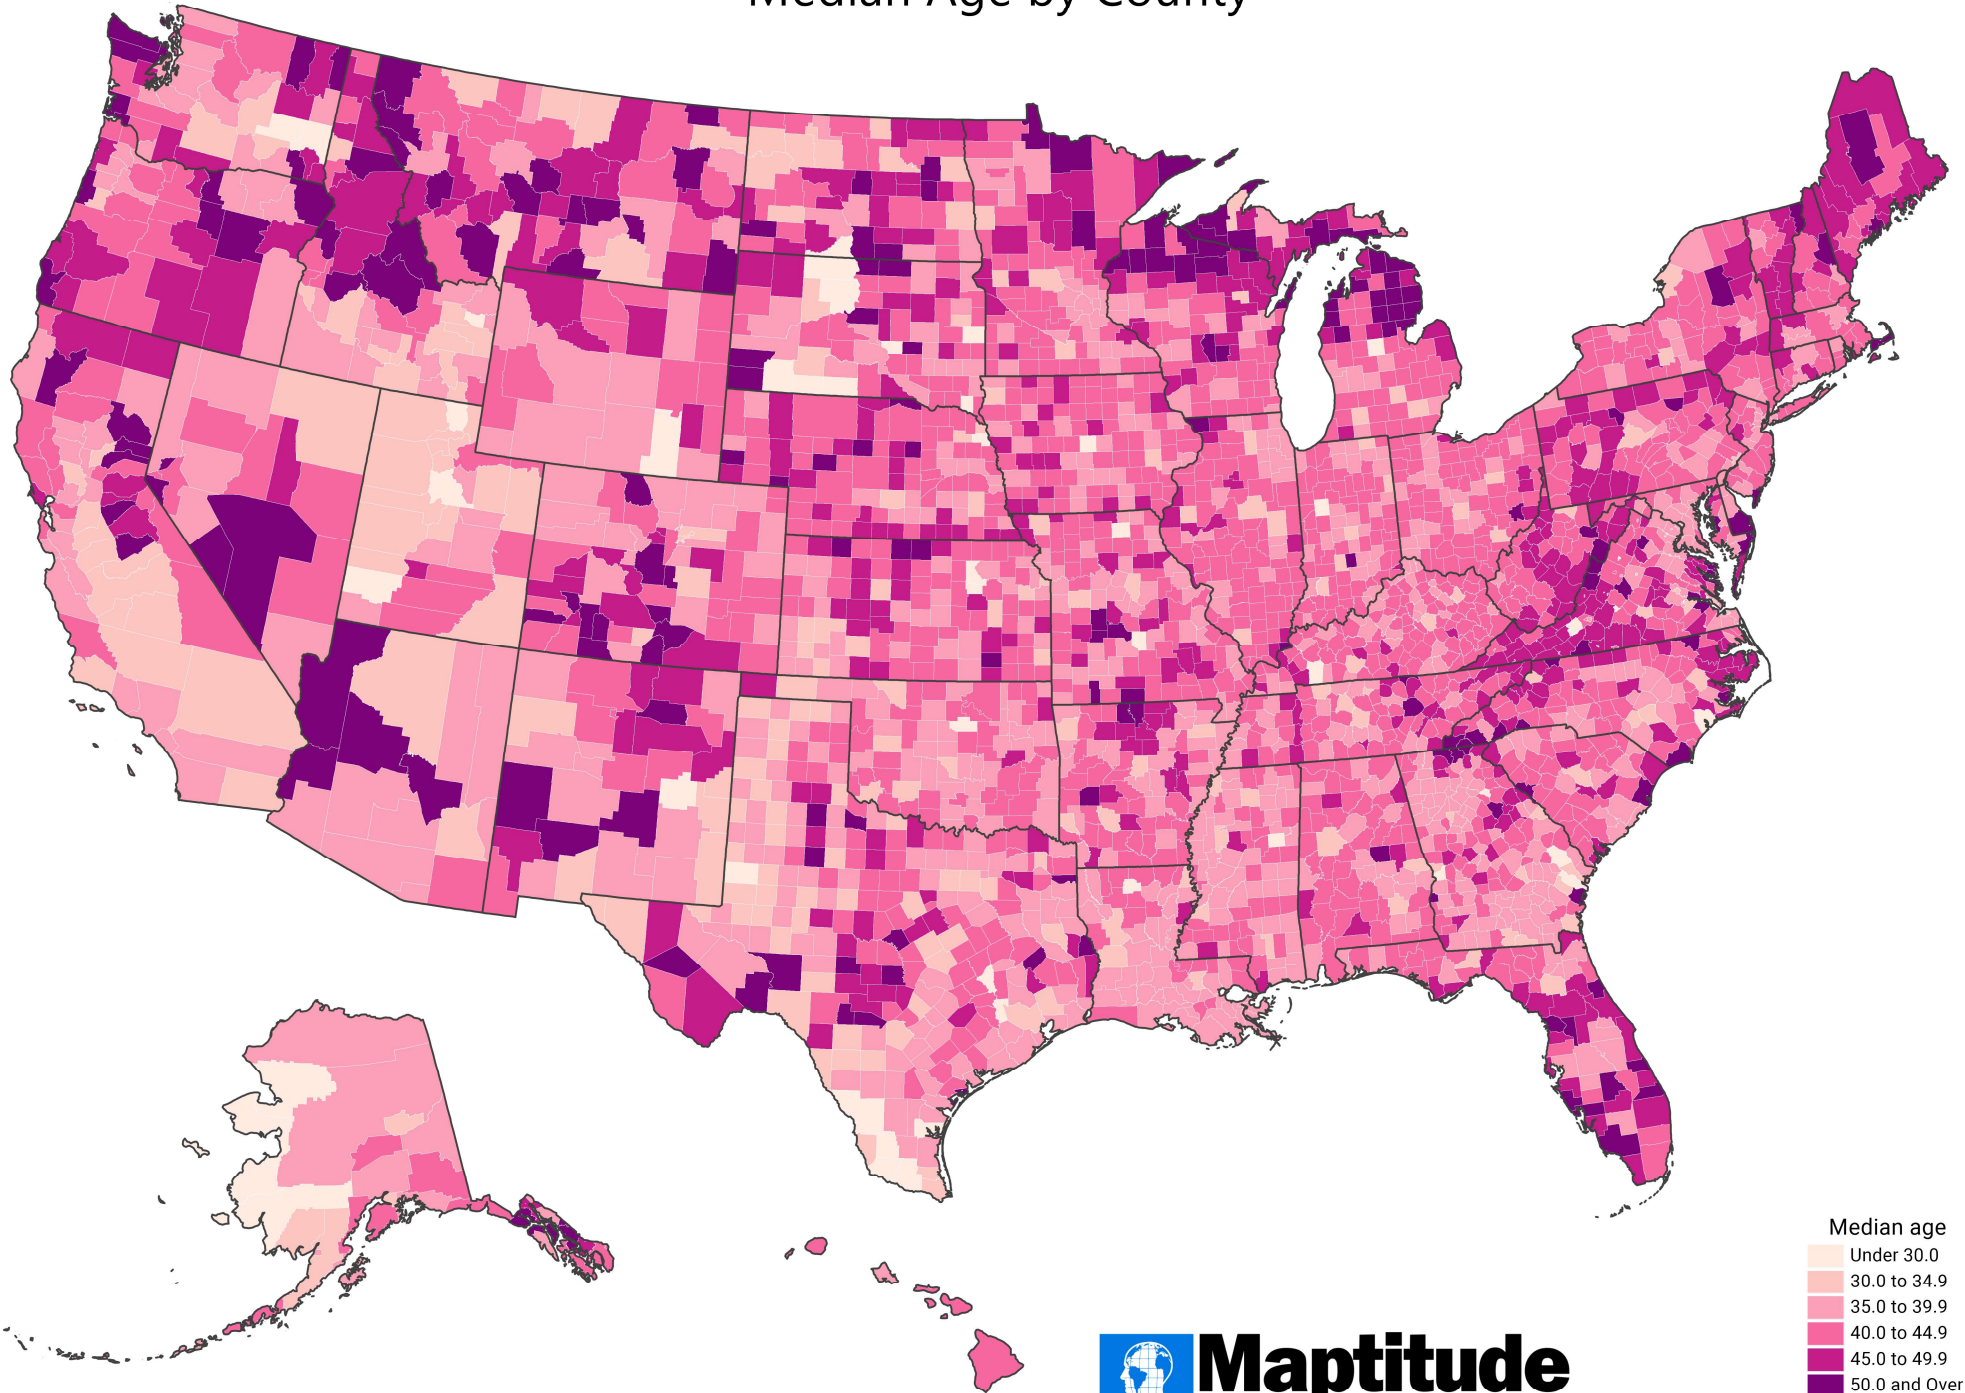

Median Age by County

Median age
Under 30.0
30.0 to 34.9
35.0 to 39.9
40.0 to 44.9
45.0 to 49.9
50.0 and Over
(ACS 2022)