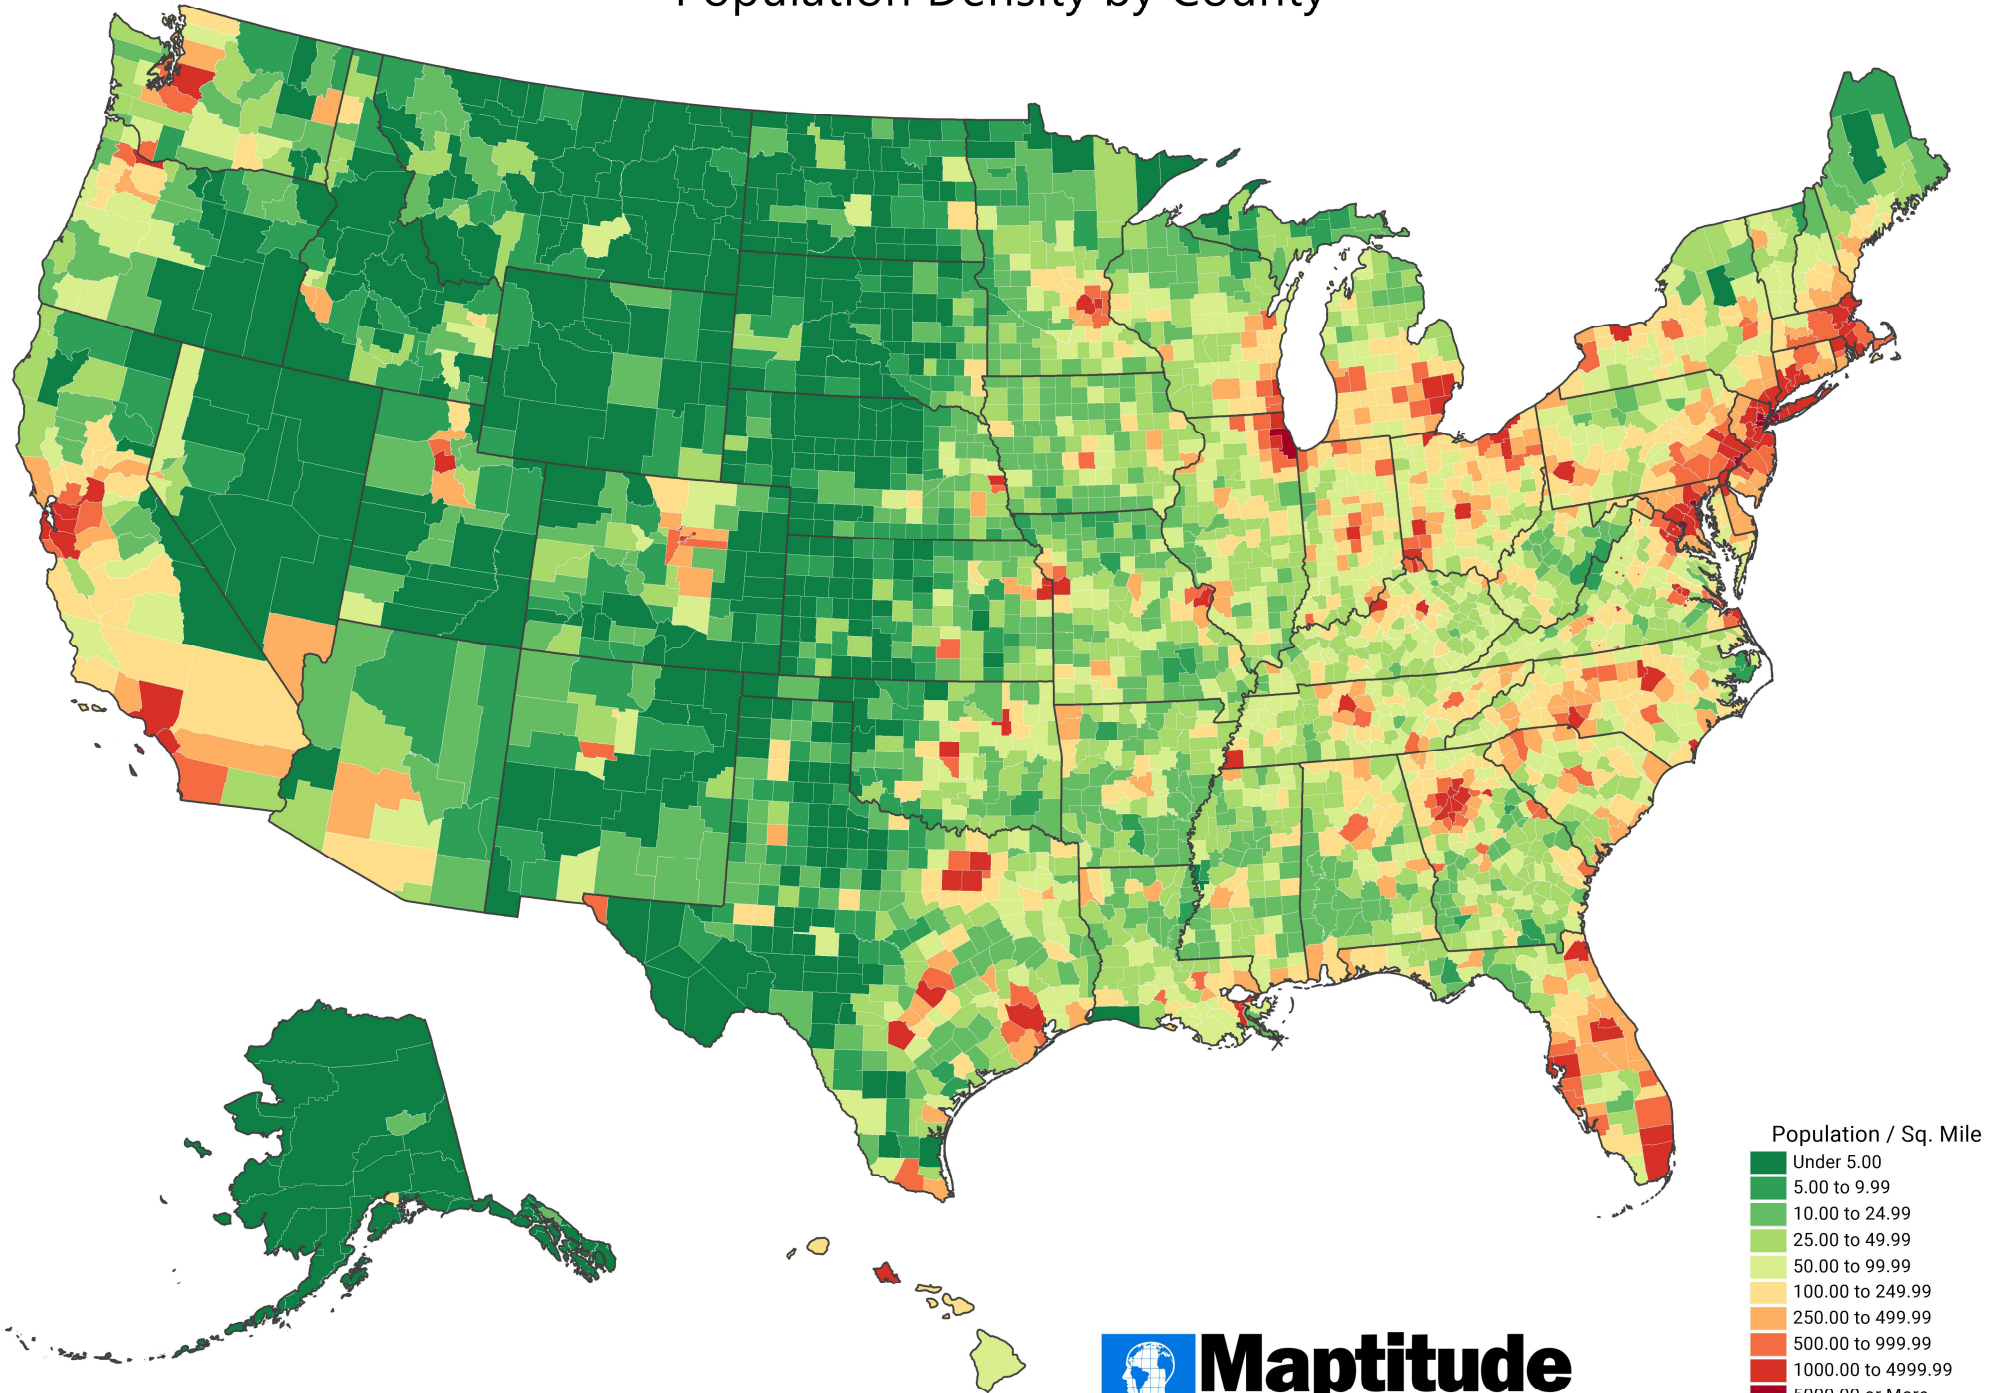

Population Density by County

Population / Sq. Mile

- Under 5.00
- 5.00 to 9.99
- 10.00 to 24.99
- 25.00 to 49.99
- 50.00 to 99.99
- 100.00 to 249.99
- 250.00 to 499.99
- 500.00 to 999.99
- 1000.00 to 4999.99
- 5000.00 or More